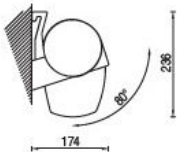

DOMINA FULL CASSETTE AWNING

GLOBAL AWNING ACCESSORIES

GLOBAL AWNING
ACCESSORIES

BAT
awning the italian way

FEATURES

- Full Cassette Awning offering ultimate protection of the awning, components and fabric
- 70mm Galvanised Steel Roller Tube
- Can be motorised or manual operated
- Arm sizes from 1600mm to 3600mm
- Awning width from 1940mm to 6000mm
- Maximum awning size 5m x 3.6m, or 6m x 3.1m
- Pitch adjustment from 5 to 80 degrees is possible with Wall mounting
- Pitch adjustment from 15 to 85 degrees is possible with Ceiling mounting
- The Pitch of the awning is set at installation
- The Domina MUST be end fixed – no intermediate fixing is available

Projection (Arm Size mm)	Minimum Width
1600	1940
1850	2190
2100	2440
2350	2690
2600	2940
2850	3190
3100	3440
3600	3940

Wall/Face Fix Installation

Wall/Face Fix Installation to 80 Degrees

Ceiling/Top Fix Installation