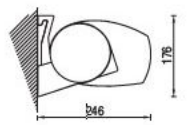

DOMINA FULL CASSETTE AWNING

GLOBAL AWNING ACCESSORIES

GLOBAL AWNING
ACCESSORIES

BAT
awning the italian way

FEATURES

- Full Cassette Awning offering ultimate protection of the awning, components and fabric
- 70mm Galvanised Steel Roller Tube
- Can be motorised or manual operated
- Arm sizes from 1600mm to 3600mm
- Awning width from 1940mm to 6000mm
- Maximum awning size 5m x 3.6m, or 6m x 3.1m
- Pitch adjustment from 5 to 80 degrees is possible with Wall mounting
- Pitch adjustment from 15 to 85 degrees is possible with Ceiling mounting
- The Pitch of the awning is set at installation
- The Domina MUST be end fixed – no intermediate fixing is available

Projection (Arm Size mm)	Minimum Width
1600	1940
1850	2190
2100	2440
2350	2690
2600	2940
2850	3190
3100	3440
3600	3940

Wall/Face Fix Installation

Wall/Face Fix Installation to 80 Degrees

Ceiling/Top Fix Installation