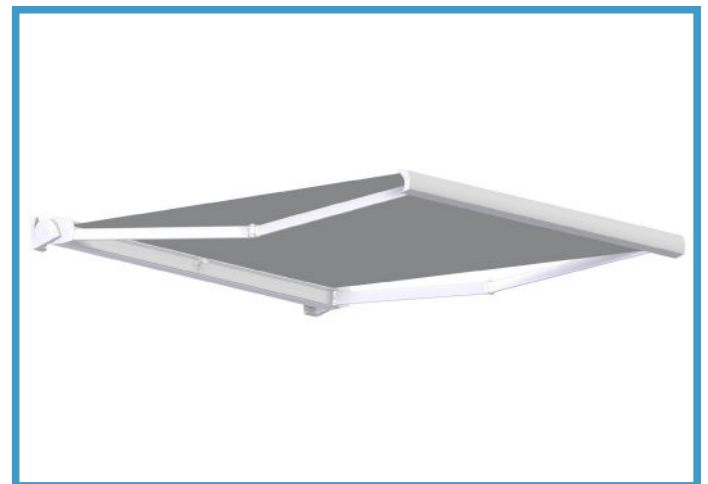

FEATURES

- Full Cassette Awning offering ultimate protection of the awning, components and fabric
- 70mm Galvanised Steel Roller Tube
- Can be motorised or manual operated
- Arm sizes from 1600mm to 3600mm
- Awning width from 1940mm to 6000mm
- Maximum awning size 5m x 3.6m, or 6m x 3.1m
- Pitch adjustment from 5 to 80 degrees is possible with Wall mounting
- Pitch adjustment from 15 to 85 degrees is possible with Ceiling mounting
- The Pitch of the awning is set at installation
- The Domina MUST be end fixed – no intermediate fixing is available

Projection (Arm Size mm)	Minimum Width
1600	1940
1850	2190
2100	2440
2350	2690
2600	2940
2850	3190
3100	3440
3600	3940

Wind Class 1 (European) /
Beaufort Force 4 (Australian)
Maximum wind speed of 27kms

Wind Class 1 (European) /
Beaufort Force 4 (Australian)
Maximum wind speed of 27kms

Standard colours are White and Anthracite Texture.
Other standard Dulux Duralloy or Interpon Textura
powder-coat colours are available at an additional cost.

WHITE

ANTHRACITE

WWW.GLOBALAWNINGS.COM.AU

YOUR GLOBAL AWNING ACCESSORIES DEALER