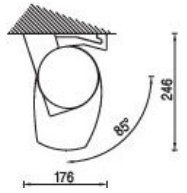

DOMINA FULL CASSETTE AWNING

GLOBAL AWNING ACCESSORIES

GLOBAL AWNING
ACCESSORIES

BAT
awning the italian way

FEATURES

- Full Cassette Awning offering ultimate protection of the awning, components and fabric
- 70mm Galvanised Steel Roller Tube
- Can be motorised or manual operated
- Arm sizes from 1600mm to 3600mm
- Awning width from 1940mm to 6000mm
- Maximum awning size 5m x 3.6m, or 6m x 3.1m
- Pitch adjustment from 5 to 80 degrees is possible with Wall mounting
- Pitch adjustment from 15 to 85 degrees is possible with Ceiling mounting
- The Pitch of the awning is set at installation
- The Domina MUST be end fixed – no intermediate fixing is available

Projection (Arm Size mm)	Minimum Width
1600	1940
1850	2190
2100	2440
2350	2690
2600	2940
2850	3190
3100	3440
3600	3940

Wall/Face Fix Installation

Wall/Face Fix Installation to 80 Degrees

Ceiling/Top Fix Installation