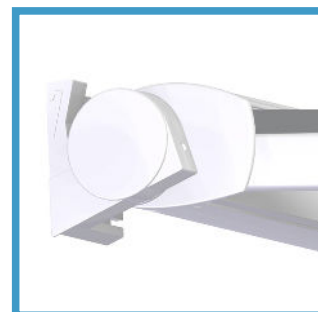

FEATURES

- Full Cassette Awning offering ultimate protection of the awning, components and fabric
- 70mm Galvanised Steel Roller Tube
- Can be motorised or manual operated
- Arm sizes from 1600mm to 3600mm
- Awning width from 1940mm to 6000mm
- Maximum awning size 5m x 3.6m, or 6m x 3.1m
- Pitch adjustment from 5 to 80 degrees is possible with Wall mounting
- Pitch adjustment from 15 to 85 degrees is possible with Ceiling mounting
- The Pitch of the awning is set at installation
- The Domina MUST be end fixed – no intermediate fixing is available

Projection (Arm Size mm)	Minimum Width
1600	1940
1850	2190
2100	2440
2350	2690
2600	2940
2850	3190
3100	3440
3600	3940

Wind Class 1 (European) /
Beaufort Force 4 (Australian)
Maximum wind speed of 27kms

Wind Class 1 (European) /
Beaufort Force 4 (Australian)
Maximum wind speed of 27kms

Standard colours are White and Anthracite Texture.
Other standard Dulux Duralloy or Interpon Textura
powder-coat colours are available at an additional cost.

WHITE

ANTHRACITE

WWW.GLOBALAWNINGS.COM.AU

YOUR GLOBAL AWNING ACCESSORIES DEALER