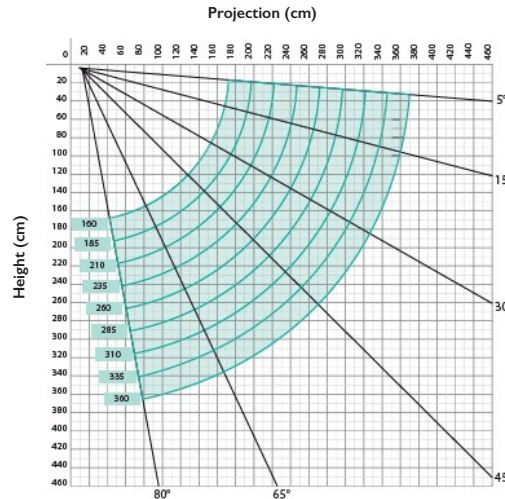

FEATURES

- Full Cassette Awning offering ultimate protection of the awning, components and fabric
- 70mm Galvanised Steel Roller Tube
- Can be motorised or manual operated
- Arm sizes from 1600mm to 3600mm
- Awning width from 1940mm to 6000mm
- Maximum awning size 5m x 3.6m, or 6m x 3.1m
- Pitch adjustment from 5 to 80 degrees is possible with Wall mounting
- Pitch adjustment from 15 to 85 degrees is possible with Ceiling mounting
- The Pitch of the awning is set at installation
- The Domina MUST be end fixed – no intermediate fixing is available

Projection (Arm Size mm)	Minimum Width
1600	1940
1850	2190
2100	2440
2350	2690
2600	2940
2850	3190
3100	3440
3600	3940

Wind Class 1 (European) /
Beaufort Force 4 (Australian)
Maximum wind speed of 27kms

Wind Class 1 (European) /
Beaufort Force 4 (Australian)
Maximum wind speed of 27kms

Standard colours are White and Anthracite Texture.
Other standard Dulux Duralloy or Interpon Textura
powder-coat colours are available at an additional cost.

WHITE

ANTHRACITE

WWW.GLOBALAWNINGS.COM.AU

YOUR GLOBAL AWNING ACCESSORIES DEALER