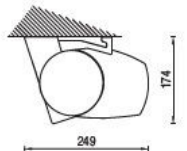

DOMINA FULL CASSETTE AWNING

GLOBAL AWNING ACCESSORIES

GLOBAL AWNING
ACCESSORIES

BAT
awning the italian way

FEATURES

- Full Cassette Awning offering ultimate protection of the awning, components and fabric
- 70mm Galvanised Steel Roller Tube
- Can be motorised or manual operated
- Arm sizes from 1600mm to 3600mm
- Awning width from 1940mm to 6000mm
- Maximum awning size 5m x 3.6m, or 6m x 3.1m
- Pitch adjustment from 5 to 80 degrees is possible with Wall mounting
- Pitch adjustment from 15 to 85 degrees is possible with Ceiling mounting
- The Pitch of the awning is set at installation
- The Domina MUST be end fixed – no intermediate fixing is available

Projection (Arm Size mm)	Minimum Width
1600	1940
1850	2190
2100	2440
2350	2690
2600	2940
2850	3190
3100	3440
3600	3940

Wall/Face Fix Installation

Wall/Face Fix Installation to 80 Degrees

Ceiling/Top Fix Installation