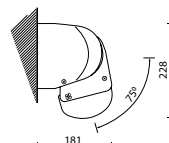

# FEATURES

- Full Cassette Awning offering ultimate protection of the awning, components and fabric
- 70mm Galvanised Steel Roller Tube
- 11:1 Gear-box is standard – motorisation is optional
- Arm sizes from 1600mm to 3100mm
- Awning width from 1900mm to 5000mm
- Pitch adjustment from 5 to 75 degrees is possible with Wall mounting
- Pitch adjustment from 15 to 90 degrees is possible with Ceiling mounting
- The Pitch of the awning is set at installation
- The Base Plus MUST be end fixed – no intermediate fixing is available

WHITE ANTHRACITE

[WWW.GLOBALAWNINGS.COM.AU](http://WWW.GLOBALAWNINGS.COM.AU)

Projection (Arm Size mm)	Minimum Width
1600	1900
1850	2140
2100	2400
2350	2640
2600	2900
2850	3140
3100	3400

Wall/Face Fix Installation