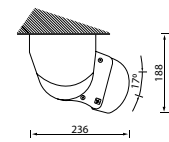

Ceiling/Top Fix Installation