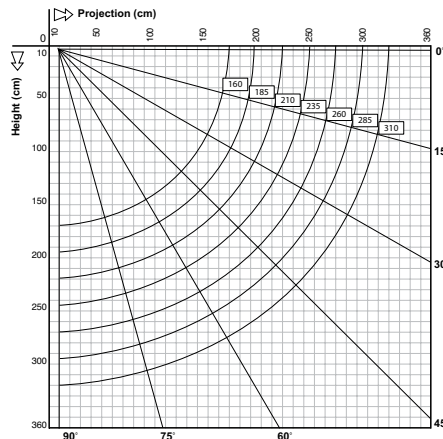

YOUR GLOBAL AWNING ACCESSORIES DEALER