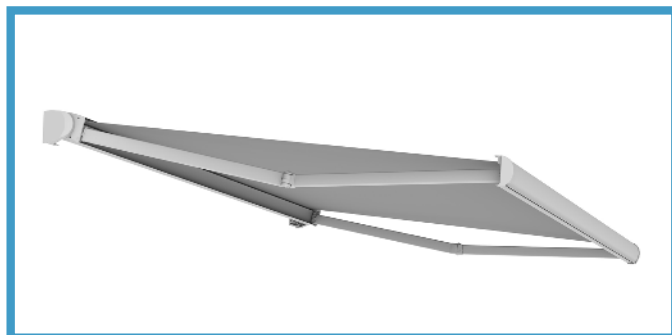

YOUR GLOBAL AWNING ACCESSORIES DEALER