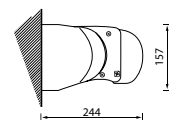

# FEATURES

- Full Cassette Awning offering ultimate protection of the awning, components and fabric
- 70mm Galvanised Steel Roller Tube
- 11:1 Gear-box is standard – motorisation is optional
- Arm sizes from 1600mm to 3100mm
- Awning width from 1900mm to 5000mm
- Pitch adjustment from 5 to 75 degrees is possible with Wall mounting
- Pitch adjustment from 15 to 90 degrees is possible with Ceiling mounting
- The Pitch of the awning is set at installation
- The Base Plus MUST be end fixed – no intermediate fixing is available

WHITE ANTHRACITE

[WWW.GLOBALAWNINGS.COM.AU](http://WWW.GLOBALAWNINGS.COM.AU)

Projection (Arm Size mm)	Minimum Width
1600	1900
1850	2140
2100	2400
2350	2640
2600	2900
2850	3140
3100	3400

Wall/Face Fix Installation