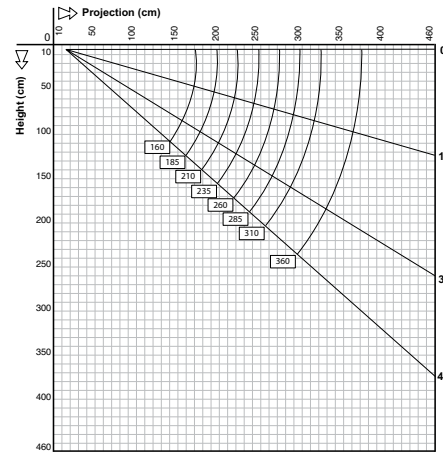

ARMONY PLUS FULL CASSETTE AWNING

GLOBAL AWNING ACCESSORIES

BAT
awning the italian way

WWW.GLOBALAWNINGS.COM.AU

FEATURES

- Full Cassette Awning offering fabric protection and smooth closing.
- 78mm Galvanised Steel Roller Tube.
- 11:1 Gear-Box is fitted as standard – motorisation is available as an optional extra.
- A PVC Hood is another available option.
- Pitch Adjustment from 5 degrees to 40 degrees which is set at installation
- Arm sizes from 1600mm to 3600mm
- Width from 2020mm to 7000mm

Projection (Arm Size mm)	Minimum Width
1600	2080
1850	2330
2100	2580
2350	2830
2600	3080
2850	3330
3100	3580
3600	4080

Wind Class 2 (European) /
Beaufort Force 5 (Australian)
Maximum wind speed of 37kms